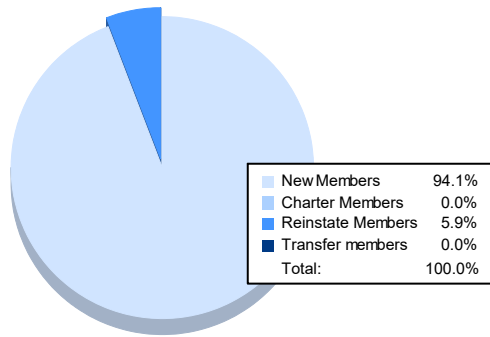

Year	New Clubs	Dropped Clubs	Gain/ Loss Clubs	New Members	Charter Members	Reinstate Members	Transfer Members	Total Member Added	Total Members Dropped	Gain/ Loss Members
2016-2017	1	2	-1	63	31	1	0	95	95	0
2017-2018	0	1	-1	72	4	5	0	81	109	-28
2018-2019	0	0	0	45	2	10	4	61	54	7
2019-2020	0	0	0	28	2	0	0	30	68	-38
2020-2021	0	1	-1	32	0	2	0	34	90	-56
<b>Average</b>	<b>0</b>	<b>1</b>	<b>-1</b>	<b>48</b>	<b>8</b>	<b>4</b>	<b>1</b>	<b>60</b>	<b>83</b>	<b>-23</b>

### Membership Composition June 2021 Cumulative