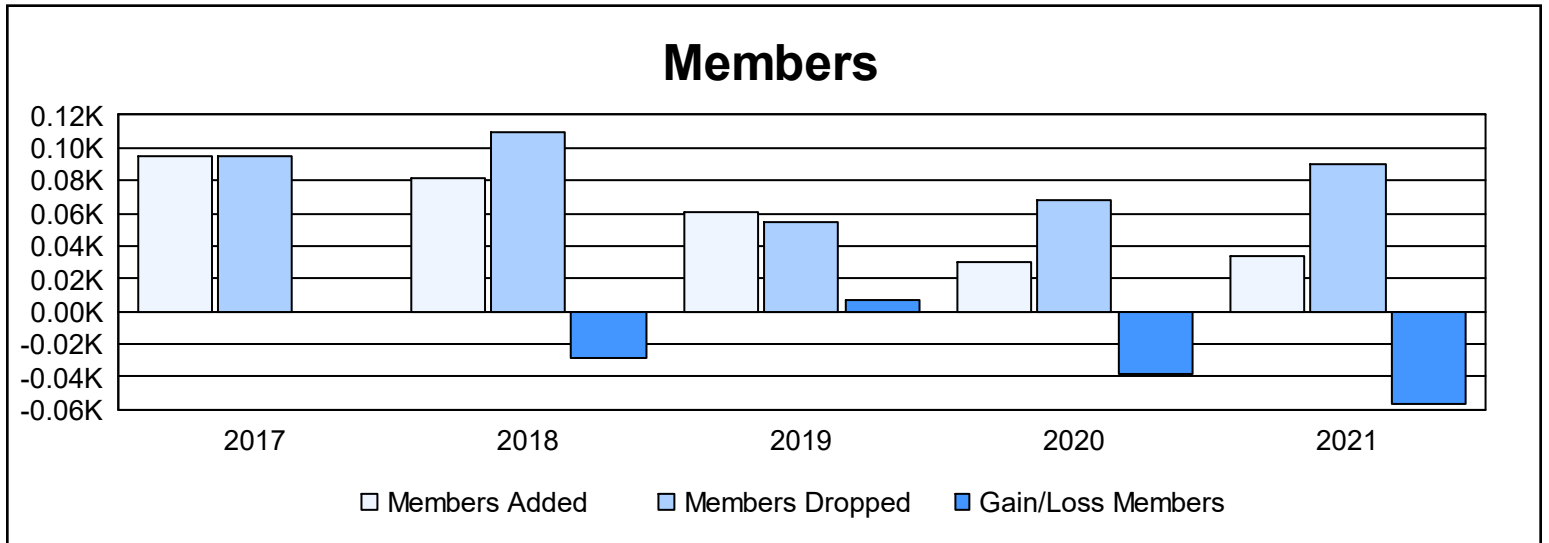

Year	New Clubs	Dropped Clubs	Gain/ Loss Clubs	New Members	Charter Members	Reinstate Members	Transfer Members	Total Member Added	Total Members Dropped	Gain/ Loss Members
2016-2017	1	2	-1	63	31	1	0	95	95	0
2017-2018	0	1	-1	72	4	5	0	81	109	-28
2018-2019	0	0	0	45	2	10	4	61	54	7
2019-2020	0	0	0	28	2	0	0	30	68	-38
2020-2021	0	1	-1	32	0	2	0	34	90	-56
<b>Average</b>	<b>0</b>	<b>1</b>	<b>-1</b>	<b>48</b>	<b>8</b>	<b>4</b>	<b>1</b>	<b>60</b>	<b>83</b>	<b>-23</b>

### Membership Composition June 2021 Cumulative