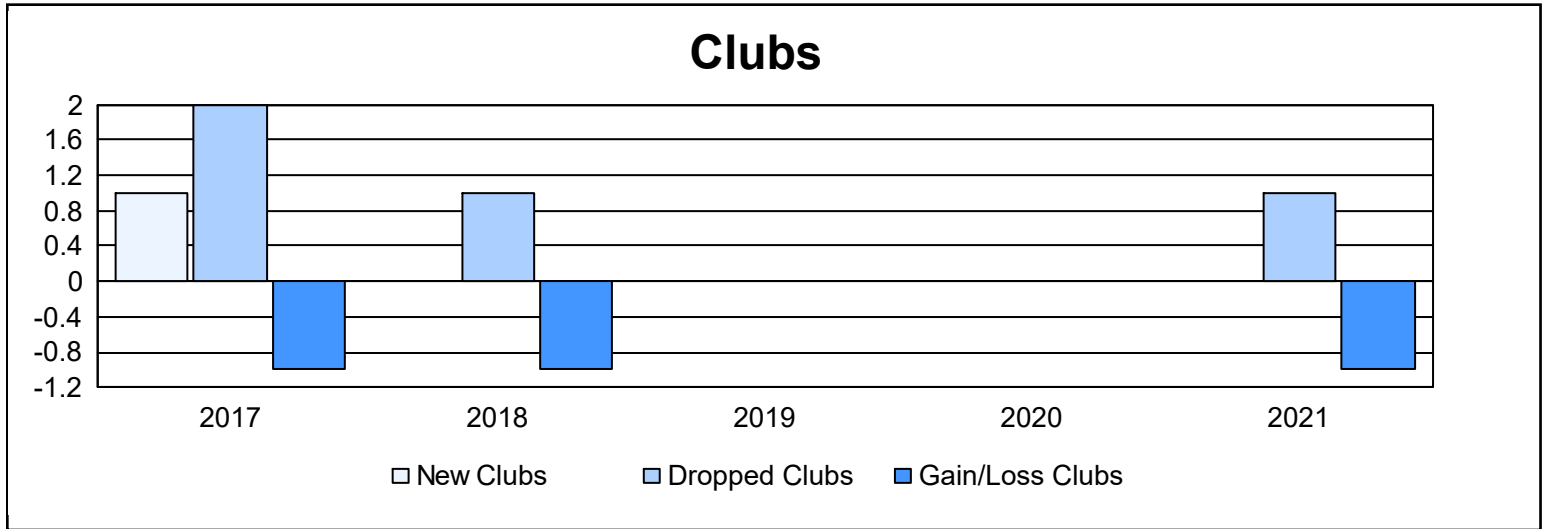

Year	New Clubs	Dropped Clubs	Gain/ Loss Clubs	New Members	Charter Members	Reinstate Members	Transfer Members	Total Member Added	Total Members Dropped	Gain/ Loss Members
2016-2017	1	2	-1	63	31	1	0	95	95	0
2017-2018	0	1	-1	72	4	5	0	81	109	-28
2018-2019	0	0	0	45	2	10	4	61	54	7
2019-2020	0	0	0	28	2	0	0	30	68	-38
2020-2021	0	1	-1	32	0	2	0	34	90	-56
<b>Average</b>	<b>0</b>	<b>1</b>	<b>-1</b>	<b>48</b>	<b>8</b>	<b>4</b>	<b>1</b>	<b>60</b>	<b>83</b>	<b>-23</b>

### Membership Composition June 2021 Cumulative